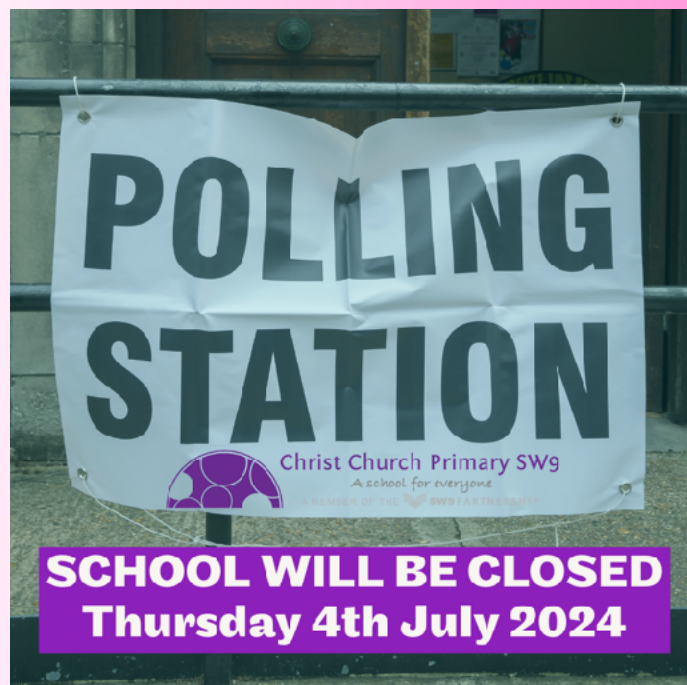

Newsletter Friday 7th June 2024

Christ Church Primary SW9

Summer fete

Saturday 29th June

1pm - 4pm

Music, games, bouncy castle,
cake stall, refreshments,
raffle, tombola.

Come and join in the fun!

**PLEASE NOTE THAT SCHOOL
WILL BE CLOSED ON THE DAY OF
THE GENERAL ELECTION**