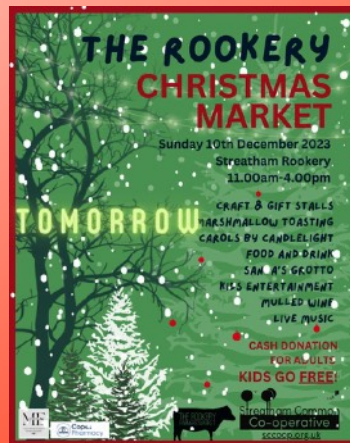

WHAT'S ON FOR FREE THIS WEEKEND?

Look here to see what activities are on offer for no cost or low cost this weekend. Don't forget to check the organisation's website before you set off.

ON SALE NOW FROM THE SCHOOL OFFICE

Don't Forget to buy these beautiful Christmas cards designed by Y3, Maple Class.

10 cards are £4 and all proceeds will go to our school.

This week's ATTENDANCE

Elm Class (YR) = 97%
Cedar Class (Y1) = 94%
Oak Class (Y2) = 97%
Maple Class (Y3) = 92%
Acacia Class (Y4) = 90%
Mulberry Class (Y5) = 94%
Willow Class (Y6) = 89%

Christ Church Primary brings you

CAROLS

And marshmallows

Join us for a Christmassy sing-a-long, in the forest area.

Free hot chocolate for everyone, and marshmallows for the children to toast on the fire.

FRIDAY 13TH DECEMBER, 3.30-5.00PM

Christ Church Primary SW9
A school for everyone
A MEMBER OF THE SW9 PARTNERSHIP

www.facebook.com/Christchurchsw9
www.instagram.com/christchurchsw9